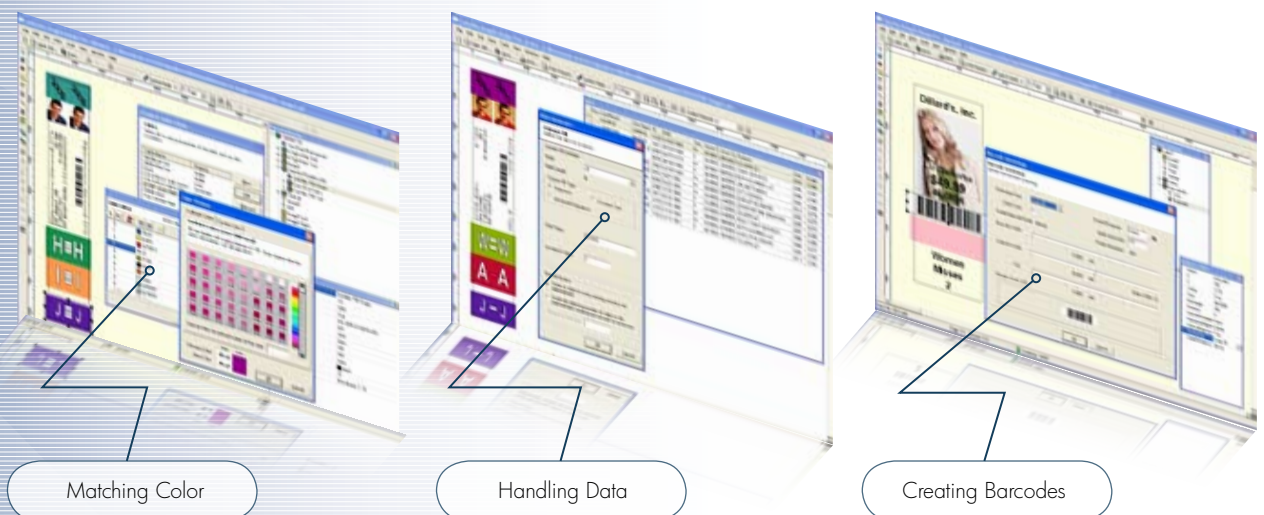

Intaglio is a cross-industry; turn key design solution for on-demand printing capable of constructing designs containing custom TRUMATCH® colors, Grade A ANSI barcode, and creating data fields that allow direct data input or data importation from almost any type of database. Text fields with Word Wrap capability is also a standard feature of Intaglio.

## PRINTER COMPATIBILITY

Each Intaglio design is customized and optimized for inkjet and laser printer output. Used alone or producing designs for any of the suite of Colorflex demand print software; *Web-based LabelsAnywhere.com, LabelsAnywhere Desktop, Watchdog Enterprise* you will obtain unsurpassed, high quality, consistent printing results.

## CROSS INDUSTRY CAPABILITY

Demand printed label and document solutions for many industries can now be created using Intaglio design software by Colorflex. Complete control of all print elements in the design process allow for very complex and sophisticated designs.

## KEY FEATURES

- Scalable, high-resolution barcode creation from algorithms not fonts
- Multiple color mapping on a single design
- Multiple label designs on a single sheet
- Precise custom color control
- Full range Font size adjustability
- Text field Word Wrap function
- Complex data generation (sequential numbers, constants, increments, prefixes, suffixes)